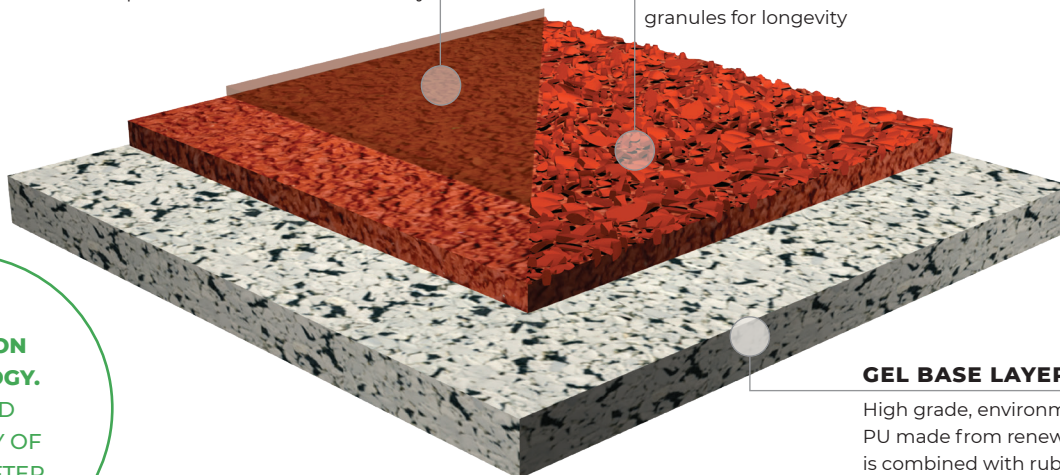

## THE WORLD'S GREENEST TRACK

This dual durometer 10mm, impermeable system features 2 specialized layers, with a durable wear layer and a unique environmentally friendly force reduction base.

### FAST TRACK WEAR LAYER

Smaller rubber granules are encapsulated for increased durability

### GEL BASE LAYER

High grade, environmentally friendly PU made from renewable resources is combined with rubber granules. Provides planarity for consistent footing and energy return for maximum speed

**FORCE REDUCTION TECHNOLOGY. RETAINED FLEXIBILITY OF 95%-97% AFTER 10 YEARS!**

## HIGHLIGHTS

- ▶ Meets all World Athletics performance criteria except thickness
- ▶ Formulated to resist UV degradation in the world's harshest climates
- ▶ Featuring a unique green layer, based on 70% renewable polyurethane, resulting in a total of 88% renewable/recyclable content
- ▶ Top wear layer is poured-in-place and embedded to a seamless, predictable surface that resists spikes
- ▶ Force reduction and energy return sustained over a greater temperature range than typical PU systems
- ▶ Hydrophobic formulation repels water, enabling these surfaces to resist water damage